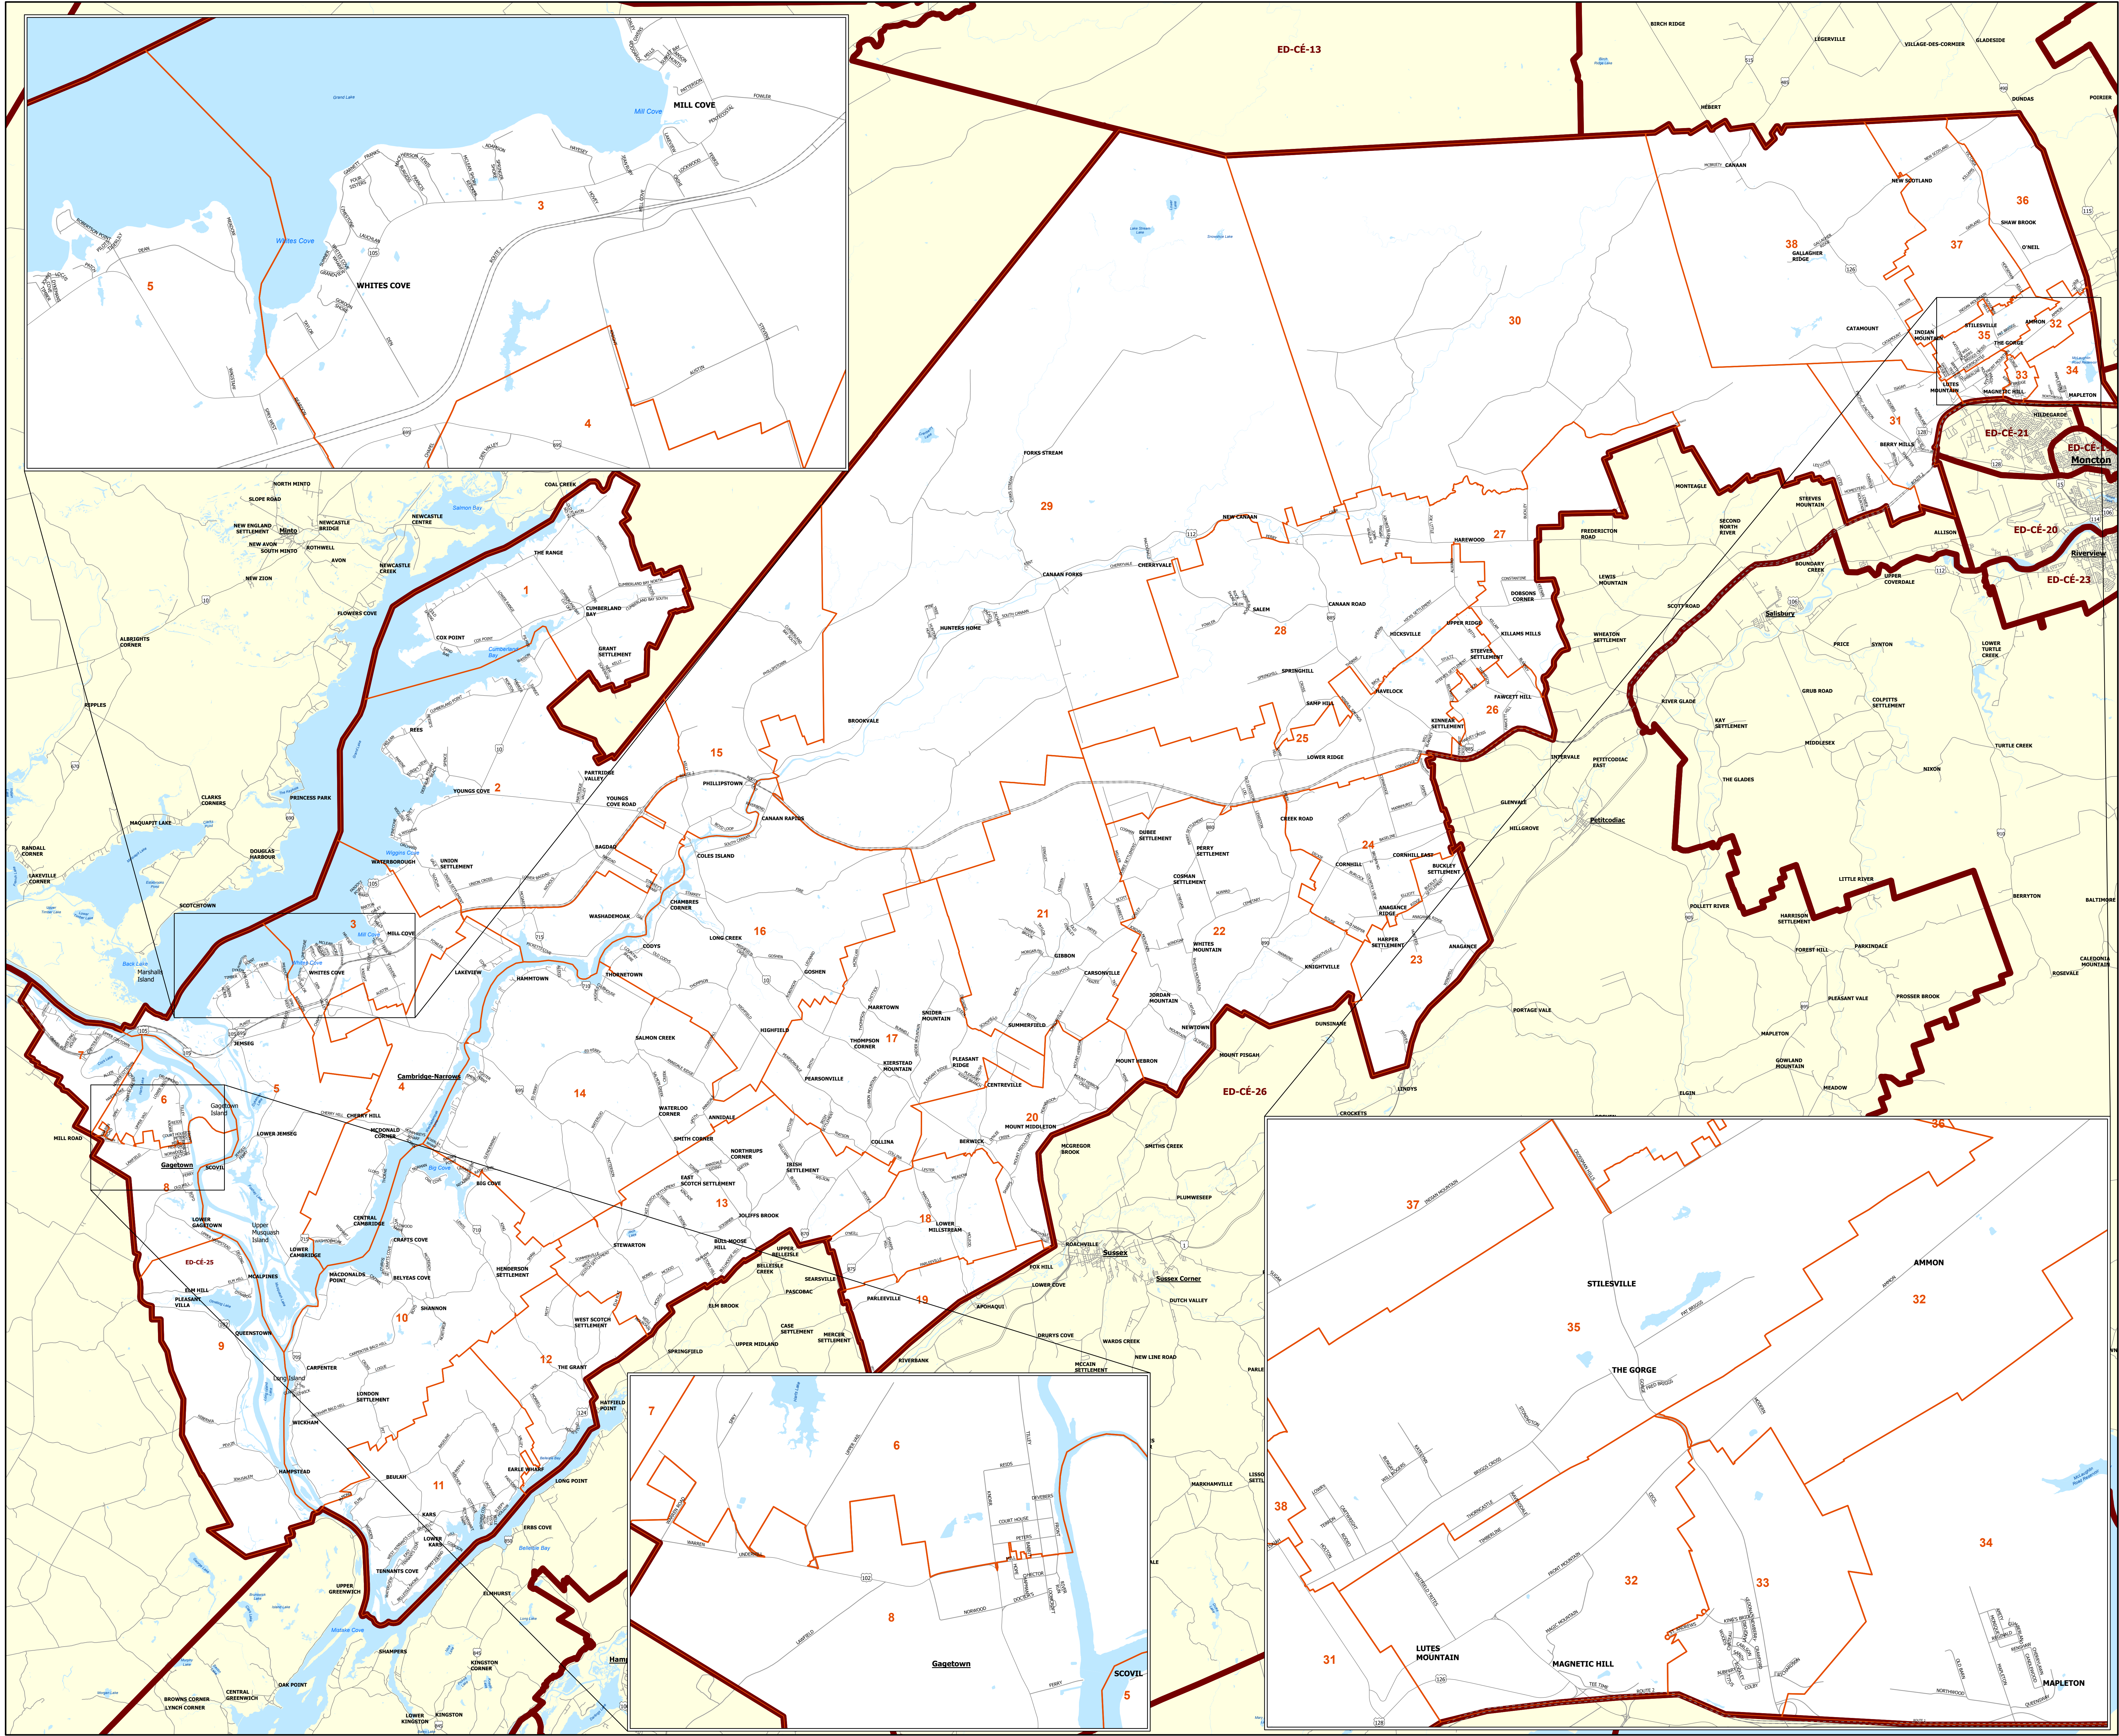

25-Arcadia-Butternut Valley-Maple Hills

Legend / Légende
Polling Division / Section de vote
Provincial Electoral District / Circonscription électorale provinciale

Scale / Échelle
1:115,000
0 2 3 6 9 12 Km